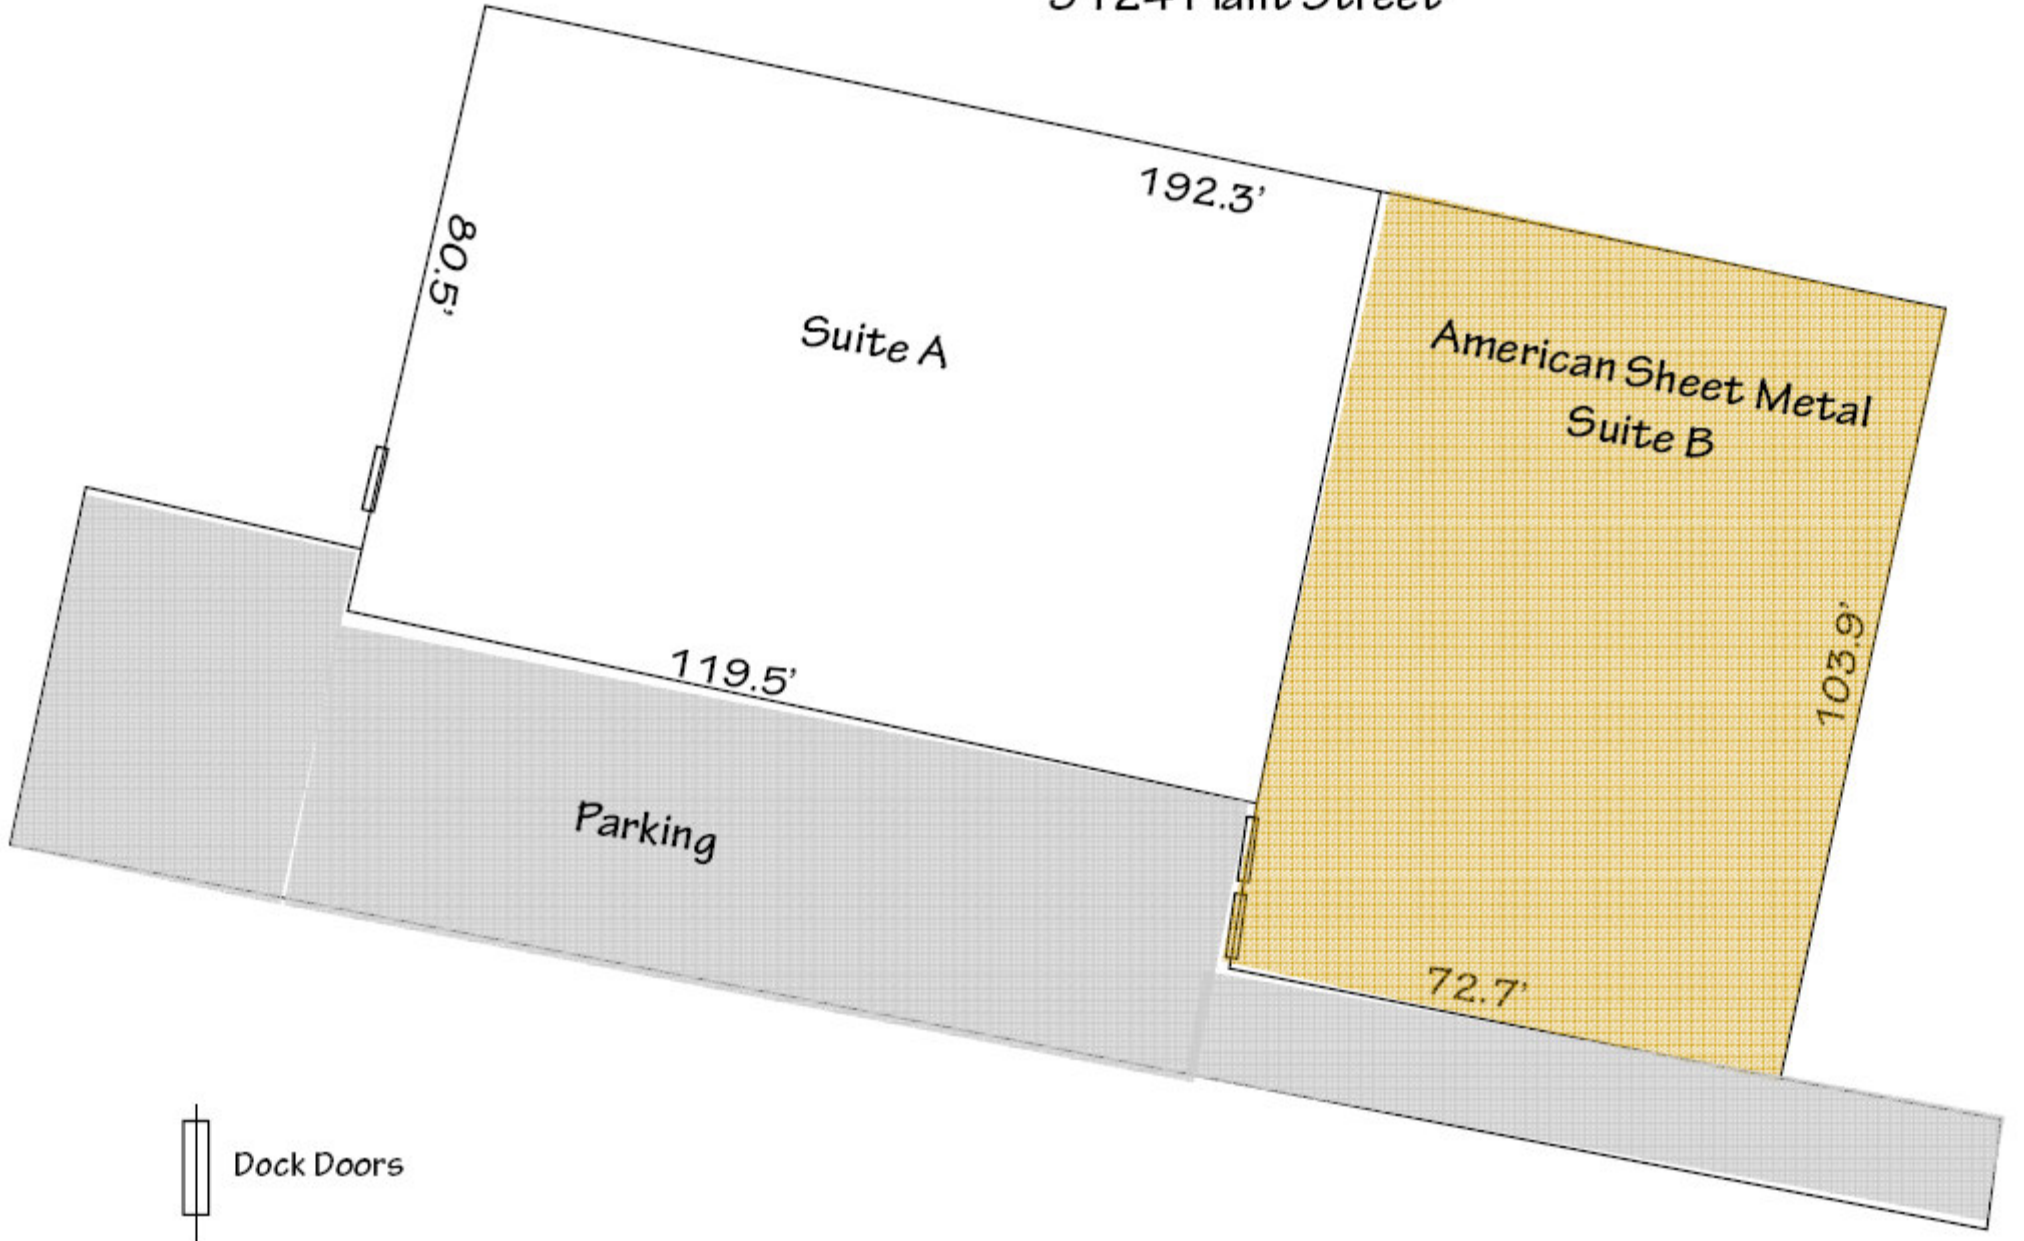

3124 Plant Street

Suite A

American Sheet Metal
Suite B

Parking

 Dock Doors