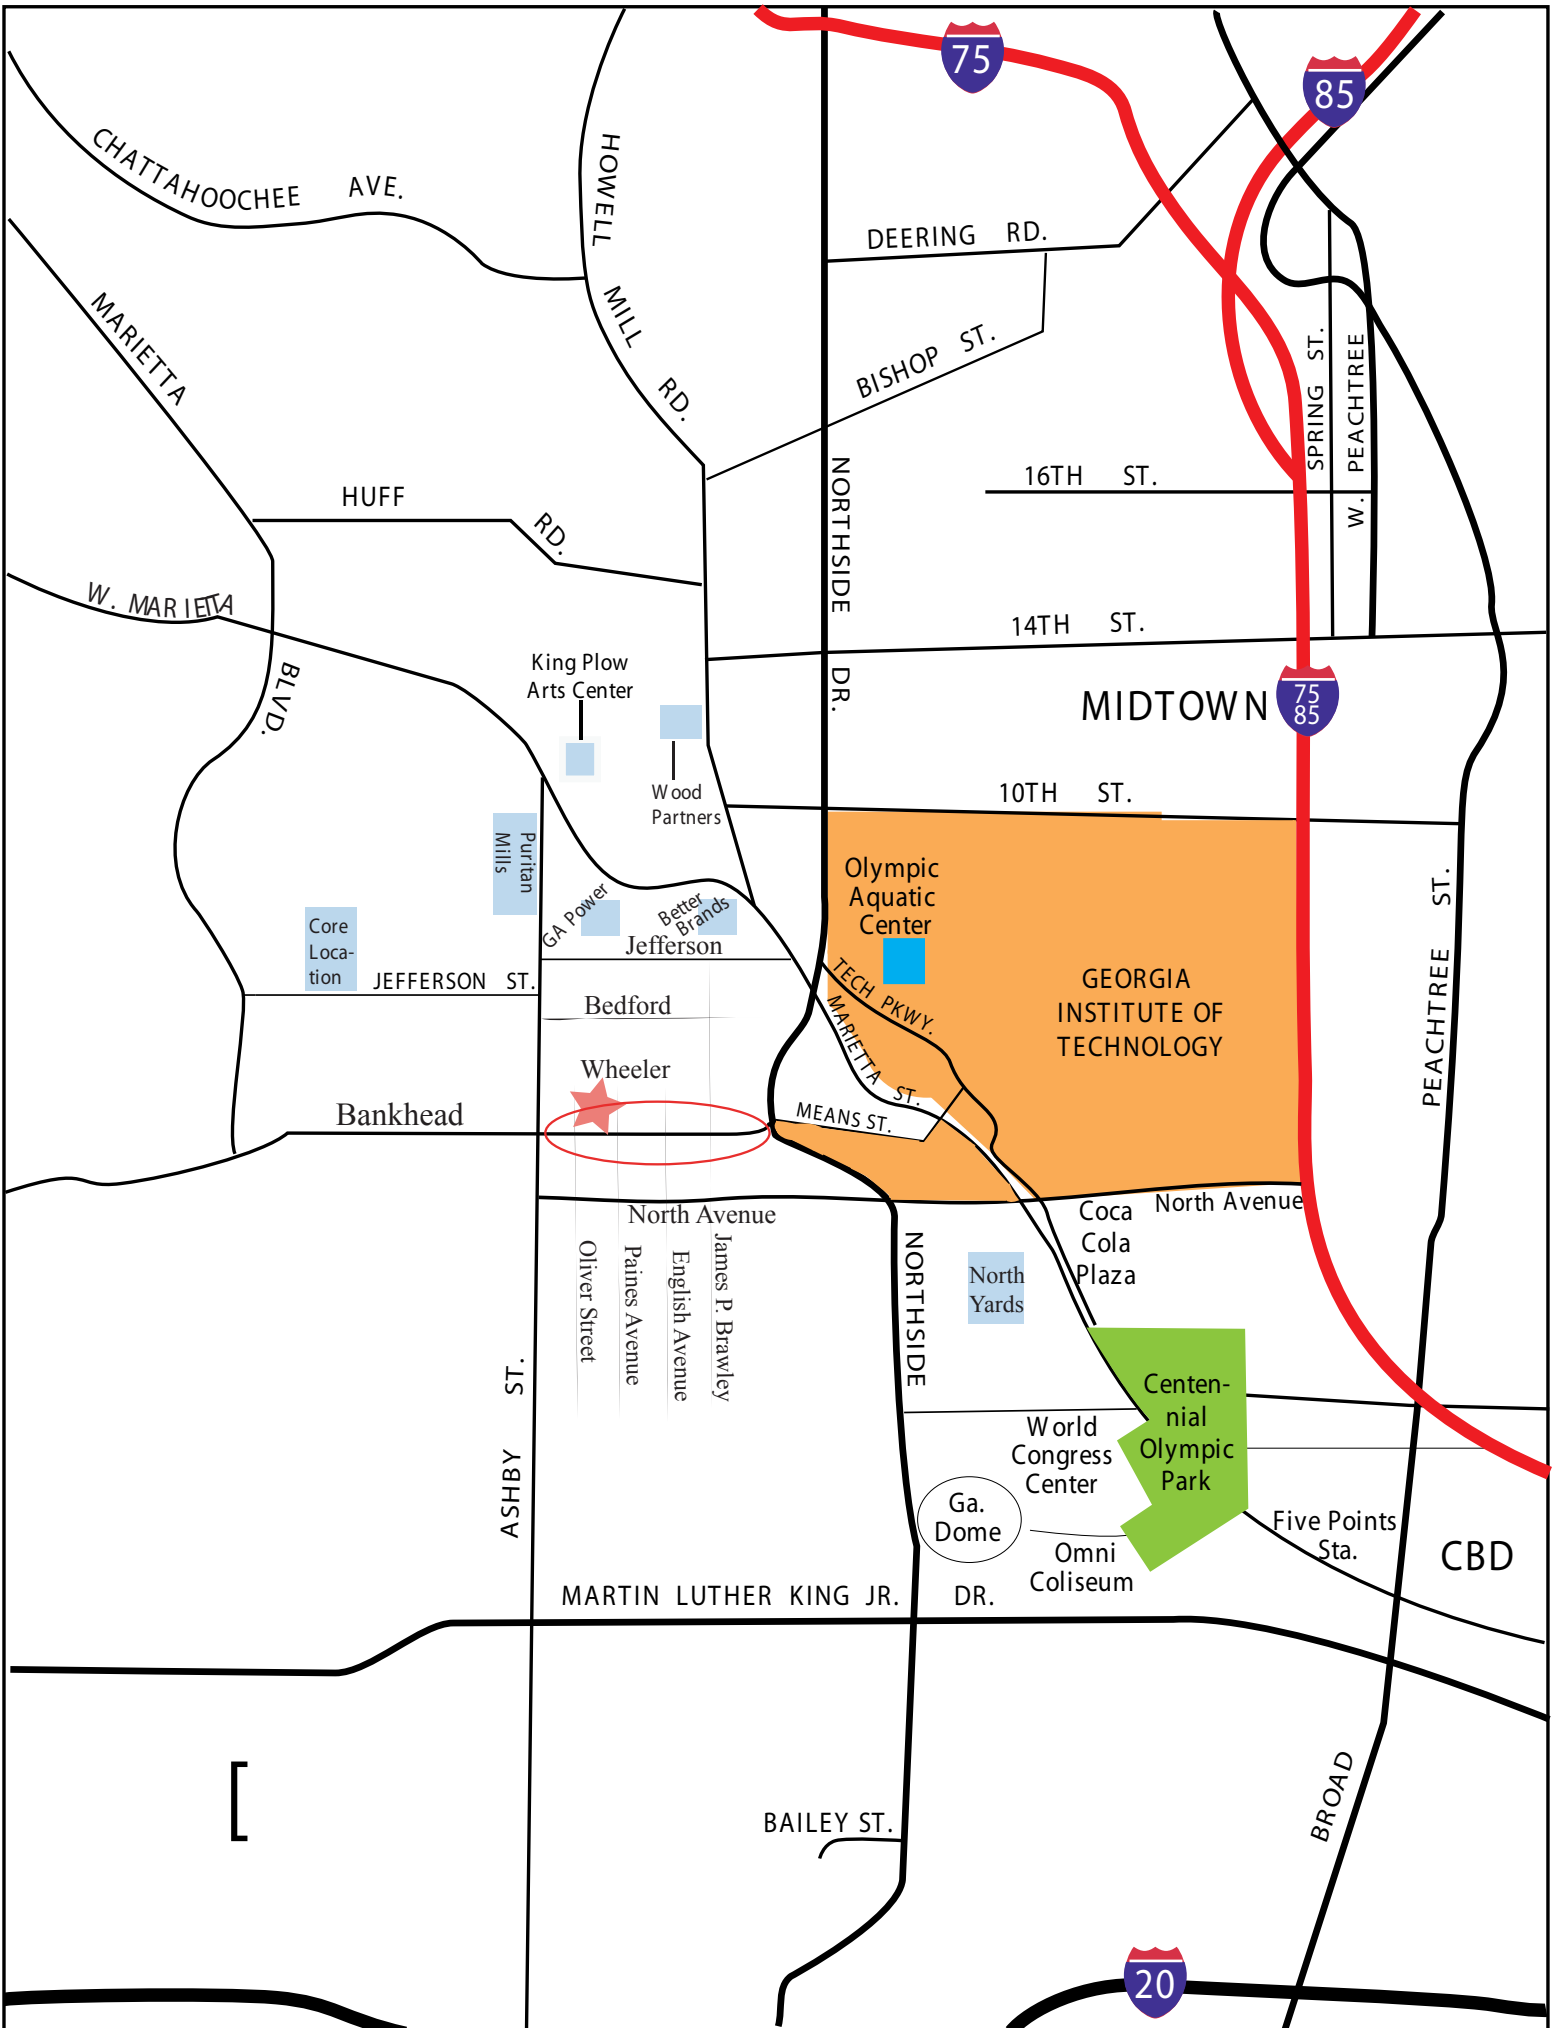

Paines Avenue

255

Wheeler Street

264

264

Bankhead Avenue

320

Oliver Street

Core Location

King Plow Arts Center

Wood Partners

Puritan Mills

GA Power

Better Brands

Olympic Aquatic Center

GEORGIA INSTITUTE OF TECHNOLOGY

Bedford

Wheeler

Bankhead

North Yards

Centennial Olympic Park

World Congress Center

Ga. Dome

Omni Coliseum

Five Points Sta.

CBD