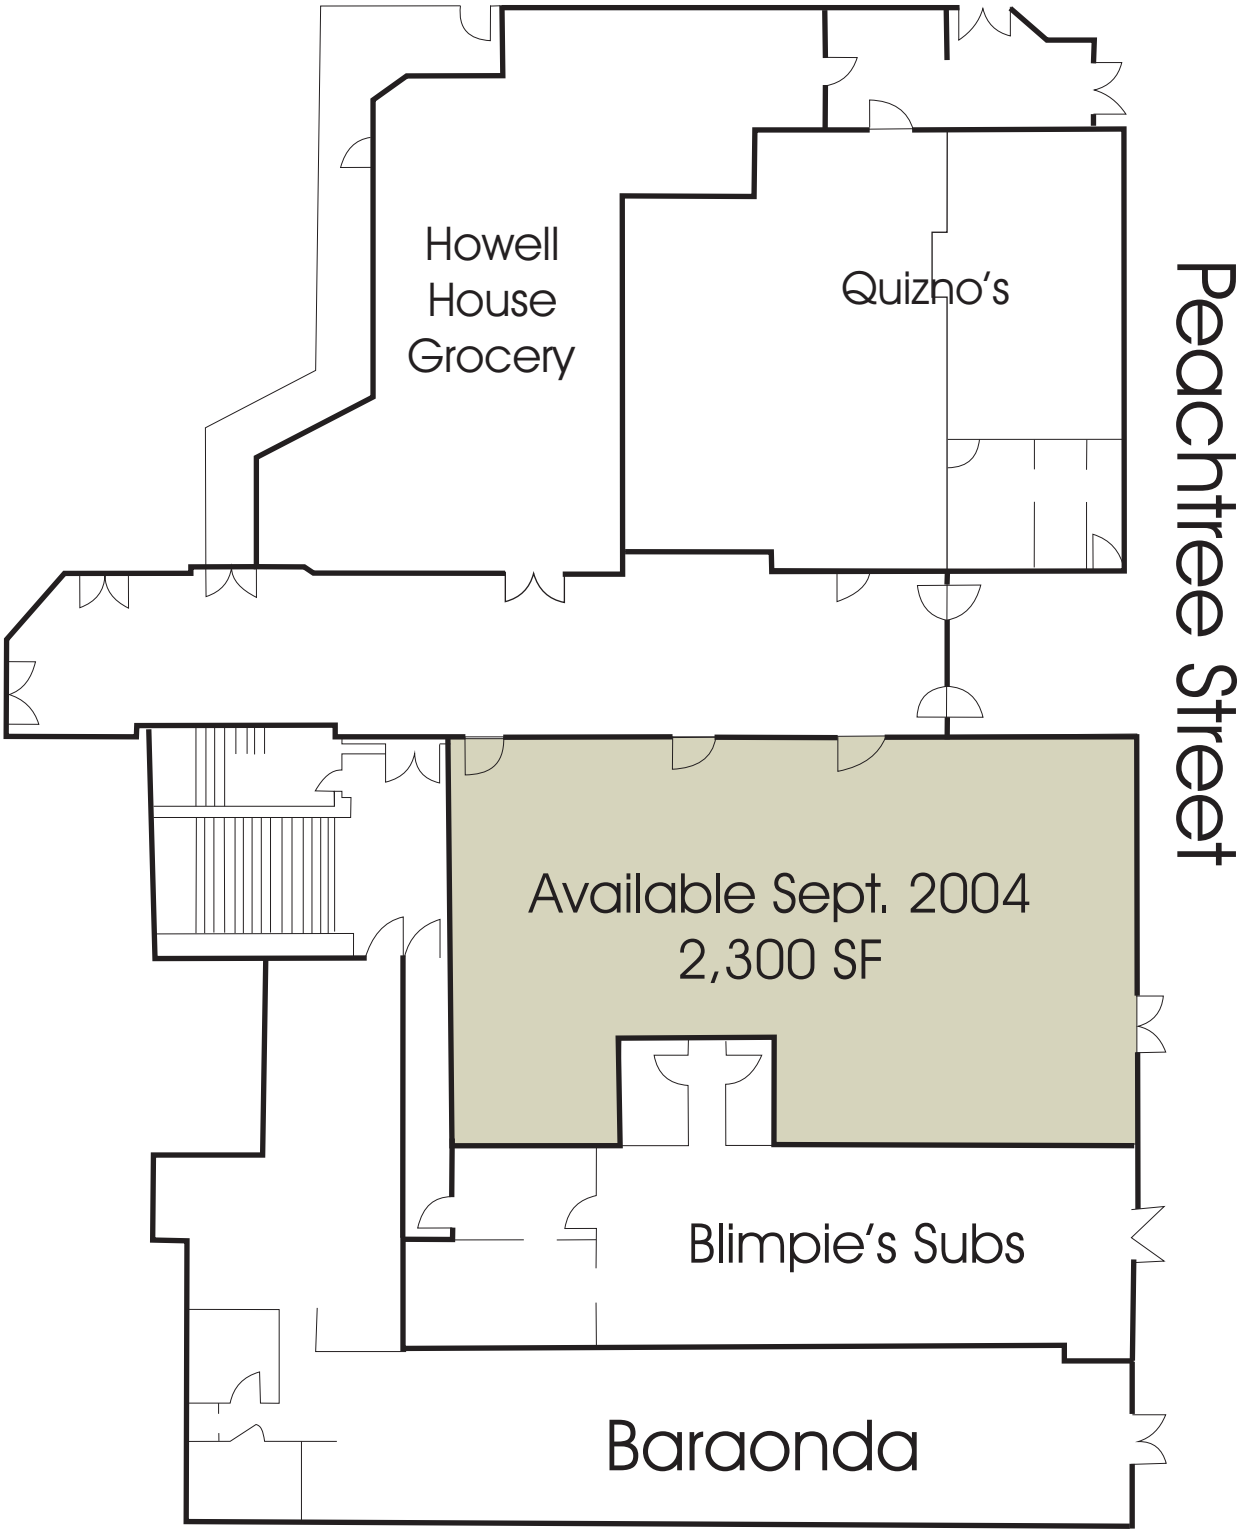

710 Peachtree Street

Peachtree Street

3rd Street